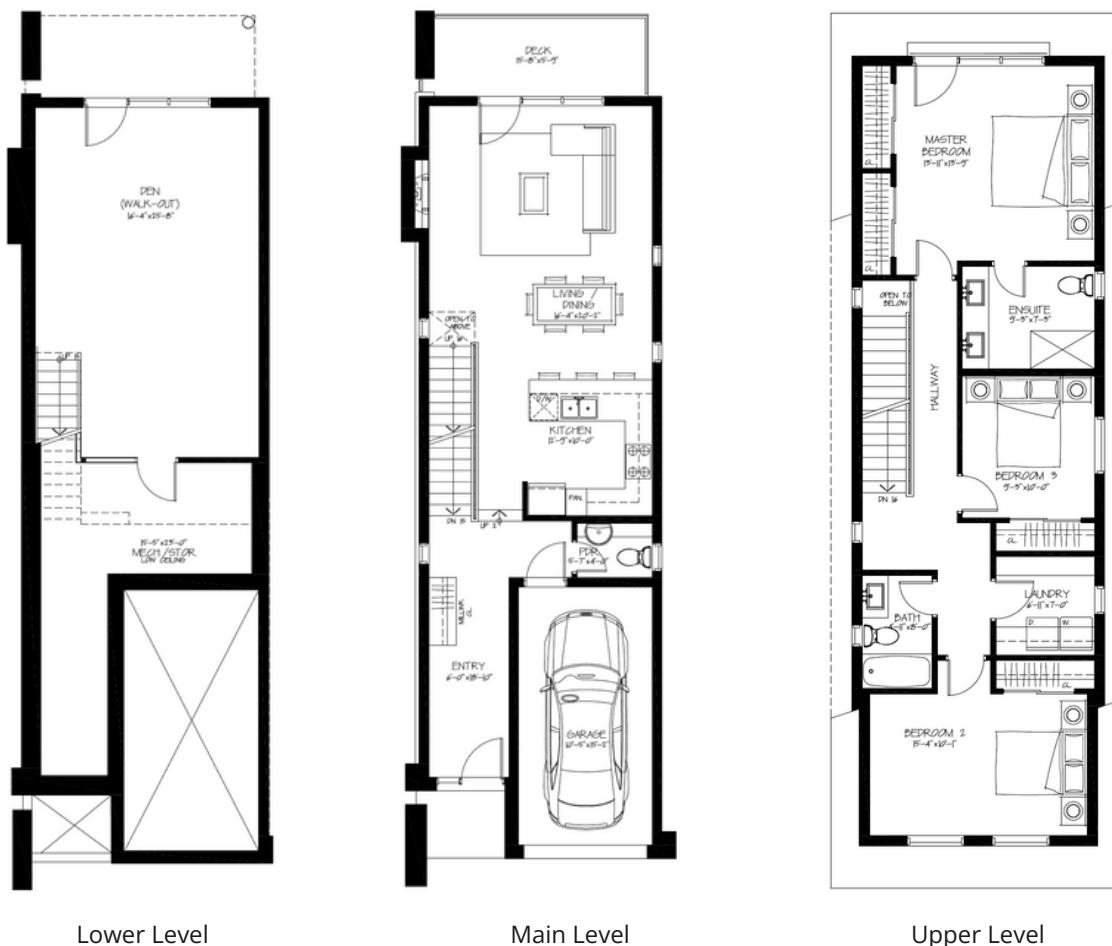

The Sierra

Elevation A - Lot 5

Lower Level

Main Level

Upper Level

2,250 SF | 3 Bedrooms | 2.5 Bathrooms

Enjoy \$25,000 in bonuses with the purchase of these models!

- ➔ \$10,000 voucher to Dala Decor (furniture or lighting fixtures)
- ➔ \$15,000 voucher to apply to upgrades or cedar barrel sauna